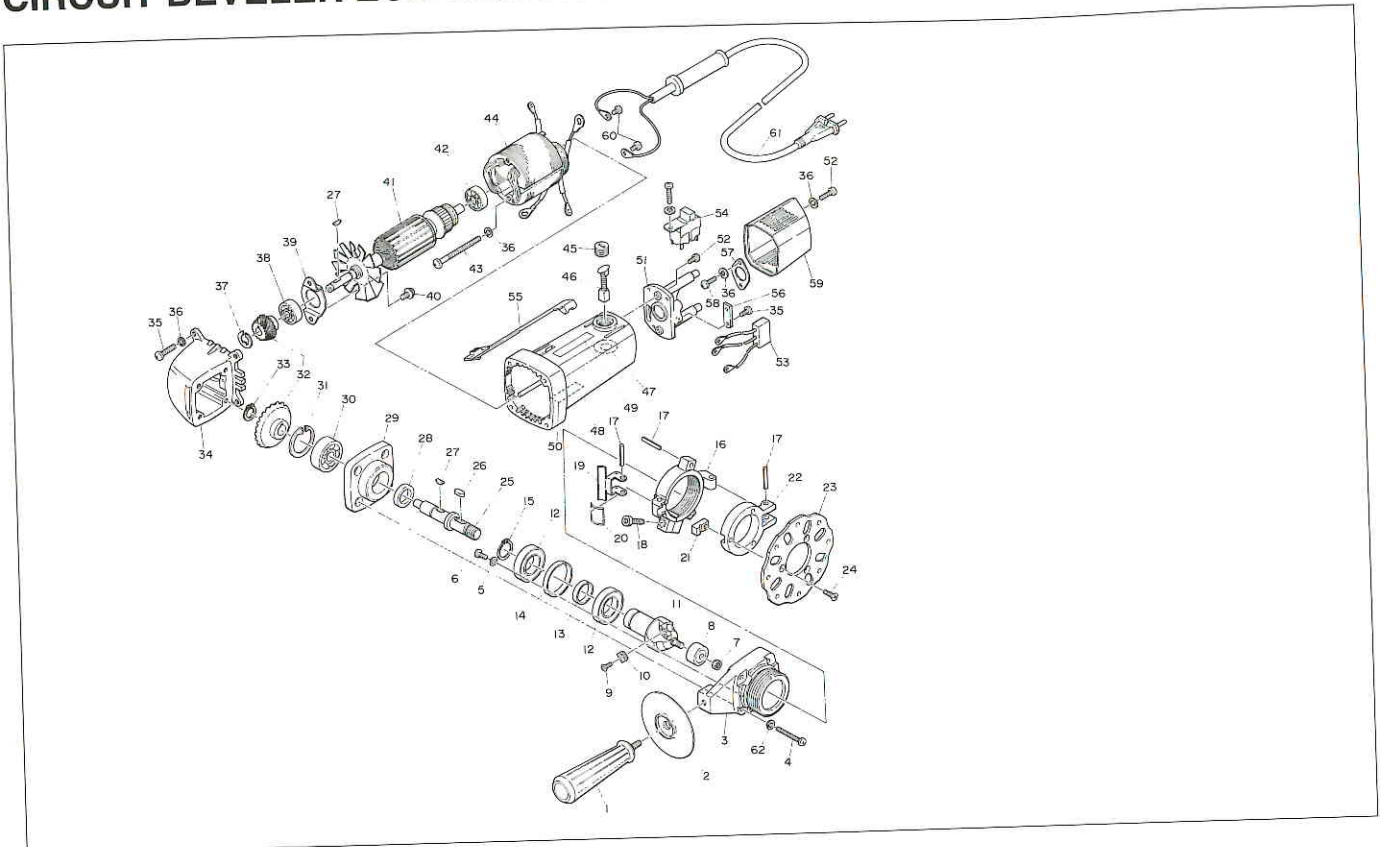

CIRCUIT BEVELER ECB-0203 ASSEMBLY AND PARTS LIST

The part numbers with () are included in the Ass'y parts written above them.

No.	Part No.	Part Name	Q'ty	Price
1	TA91354	Sub Handle Ass'y	1 set	
2	TP16126	Grip Guard	1	
3	TQ03648	Bearing Case	1	
4	TP15163	Pan Head Screw 4X35	4	
5	TP00144	Washer M4	3	
6	TP02797	Pan Head Screw 4X6	3	
7	TP01924	Hex. Nut M6	1	
8	TB02856	Guide Sleeve ϕ 22 Ass'y	1 set	
9	TQ01629	Indexable Insert Set Screw 4X7	1	
10	TQ01628	Indexable Insert With Hole 12.7	1	
11	TQ03649	Holder	1	
12	TP06385	Ball Bearing 6904ZZ	2	
13	TQ03650	Spacer 20.1X25X5	1	
14	TQ03651	Spacer 31.1X36.9X5	1	
15	CP03040	External Retaining Ring C-20	1	
16	TQ03655	Adjust Ring	1	
17	TP08389	Spring Pin 4X24	4	
18	TP07118	Hex. Socket Head Cap Screw 6X16	1	
19	TQ03658	Lever	1	
20	TQ03659	Lock Wire	1	
21	TQ03660	Stopper	1	
22	TQ03656	Swing Ring	1	
23	TQ03657	Circle Plate	1	
24	TP02750	Countersunk Head Screw 4X12	3	
25	TQ00827	Spindle	1	
26	TQ01370	Parallel Key both ends round 4X4X18	1	
27	TP03755	Woodruff Key 2.5 x10	2	
28	TP16195	Dust Seal	1	
29	TP16119	Bearing Case	1	
30	TP03675	Ball Bearing 6200ZZ	1	
31	TP01173	Internal Retaining Ring C-30	1	
32	TB01097	Pinion Gear Ass'y	1 set	
33	TP04595	External Retaining Ring C-10	1	
34	TB00609	Gear Case Sub Ass'y	1 set	
35	TP16208	Pan Head Tapping Screw 4X16	6	